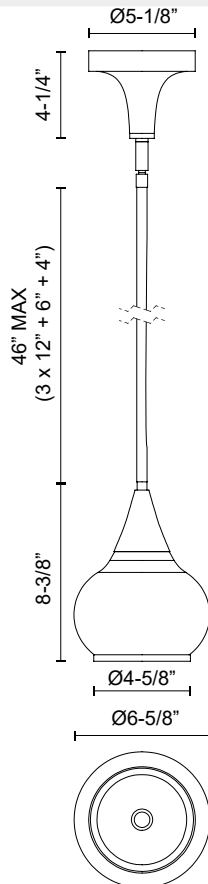

alora mood

P. 1.855.855.8926

CANADA: 19054 28TH Avenue Surrey - BC V3Z 6M3

USA: 3035 E. Lone Mountain Rd - Las Vegas, NV, 89081

HAZEL PD524006

FIXTURE DIMENSIONS	D6-5/8" x H8-3/8"
LAMP TYPE	E26
MAX WATTAGE	60W
BULB QTY	1
BULBS INCLUDED	No
VOLTAGE	120V
GLASS DETAILS	Clear Glass or Opal Glass
MATERIAL	Aluminum; Glass; Steel;
ROD LENGTH	46" Max (3x12" + 1x6" + 1x4")
DIAMETER OF ROD	1/2"
WIRE LENGTH	60"
MINIMUM HANG HEIGHT	20"
SLOPED CEILING ADAPTABLE	Yes, Up to 45 Degrees
LOCATION	Dry
CANOPY DIMENSIONS	D5-1/8" x H4-1/4"
BRAND	Alora Mood

[D - Diameter, L - Length, W - Width, H - Height, E - Extension]

AVAILABLE FINISHES:

*For complete warranty terms, please visit: www.aloralighting.com/warranty

WWW.ALORAMOOD.COM